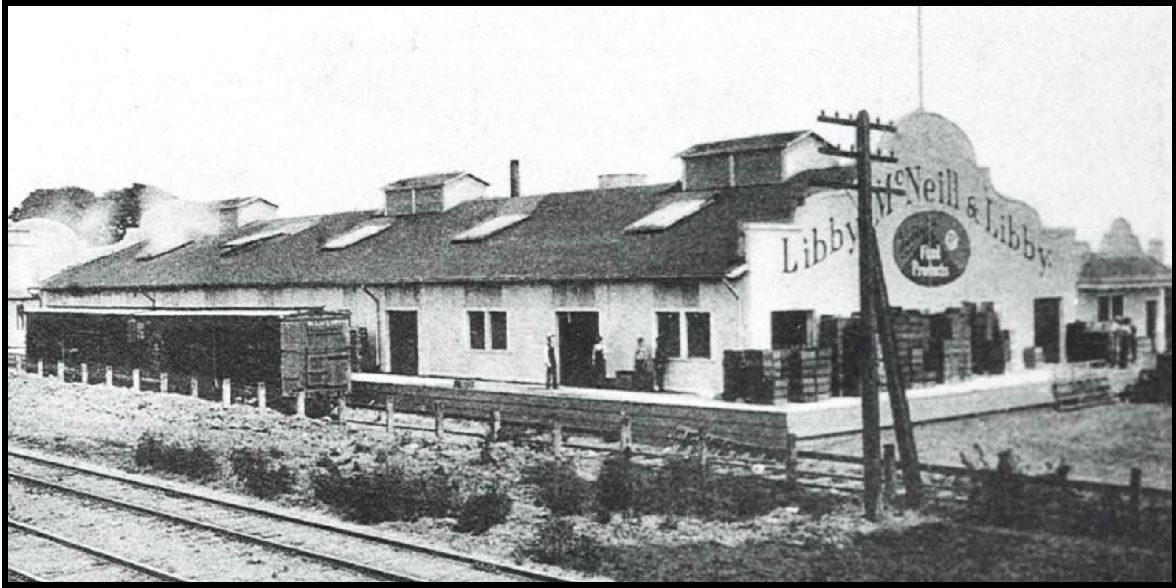

INVITATION TO ALL CANNERY WORKERS

Libby's • Del Monte Foods • Schuckl & Co. • Cal Can

Cannery Workers Reception

Tuesday, August 17, 2010 – 12 to 4 pm

At the Sunnyvale Historical Museum

If you worked in any of the early canning companies in Sunnyvale, please come to a reception in your honor.

Included is an excellent collection of early canning artifacts, photographs and history.

The temporary cannery exhibit will be open to the public August 7 to 19, on Tuesday, Thursday and Sundays 12 to 4 pm.

Sunnyvale Heritage Park
570 E. Remington Drive, Sunnyvale

For more information, see www.heritageparkmuseum.org

Phone (408) 749-0220